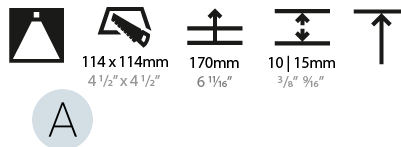

GENERAL

Series: Bioniq
Subseries: Bioniq Square Deep Comfort
Brand: Prolicht
Division: Architectural
Mounting Type: Recessed
Mounting Location: Ceiling
Subcategory: Downlight

PHYSICAL

Shape: Square
Length (mm): 119
Length (in): 4 11/16
Width (mm): 119
Width (in): 4 11/16
Depth (mm): 150
Depth (in): 5 7/8
Ceiling Thickness (mm): 10 / 12.5 / 15
Ceiling Thickness (in): 3/8 or 1/2 or 9/16
Min. Recessing Depth (mm): 170
Min. Recessing Depth (in): 6 11/16
Light Distribution: Downlight
Weight (kg): 0.656
Weight (lbs): 1.45
Fixture Finish: SSR / BKV / CWI / CRY / HAB / UFT / ITA / RUA / FTG / MYG / LOD / PUS / FRO / FUP / KIA / POP / BLS / SPG / MEY / GOH / GUM / CHC / COM / ABZ / JAG / OBR / MOS / ROR
Fixture Material: Aluminum Die Cast
Cut-out Measurements: 114mm / 4 1/2" x 114mm / 4 1/2"

ELECTRICAL

Lamp Type: LED (Zhaga Standard)
Total Output Wattage (W): 15
Dimming: Dali Dimming
Driver Included: No
Driver Location: Recessed Housing
Driver Type: Constant Current - 120Vac
Housing: See components
Input Voltage (V): 120
Constant Current (MA): 350

LED

Number of LEDs: 1
Color Temperature (°K): Warm Dim
Max. Delivered Lumen (lm): 760
Nominal Lumen (lm): 1140
CRI: >90 CRI
Lamp Life (hrs): 50000

OPTICAL

Reflector: 20 / 40 / 60

RATINGS AND CERTIFICATIONS

Certified By: Certified for North American Standards
IP rating: IP20